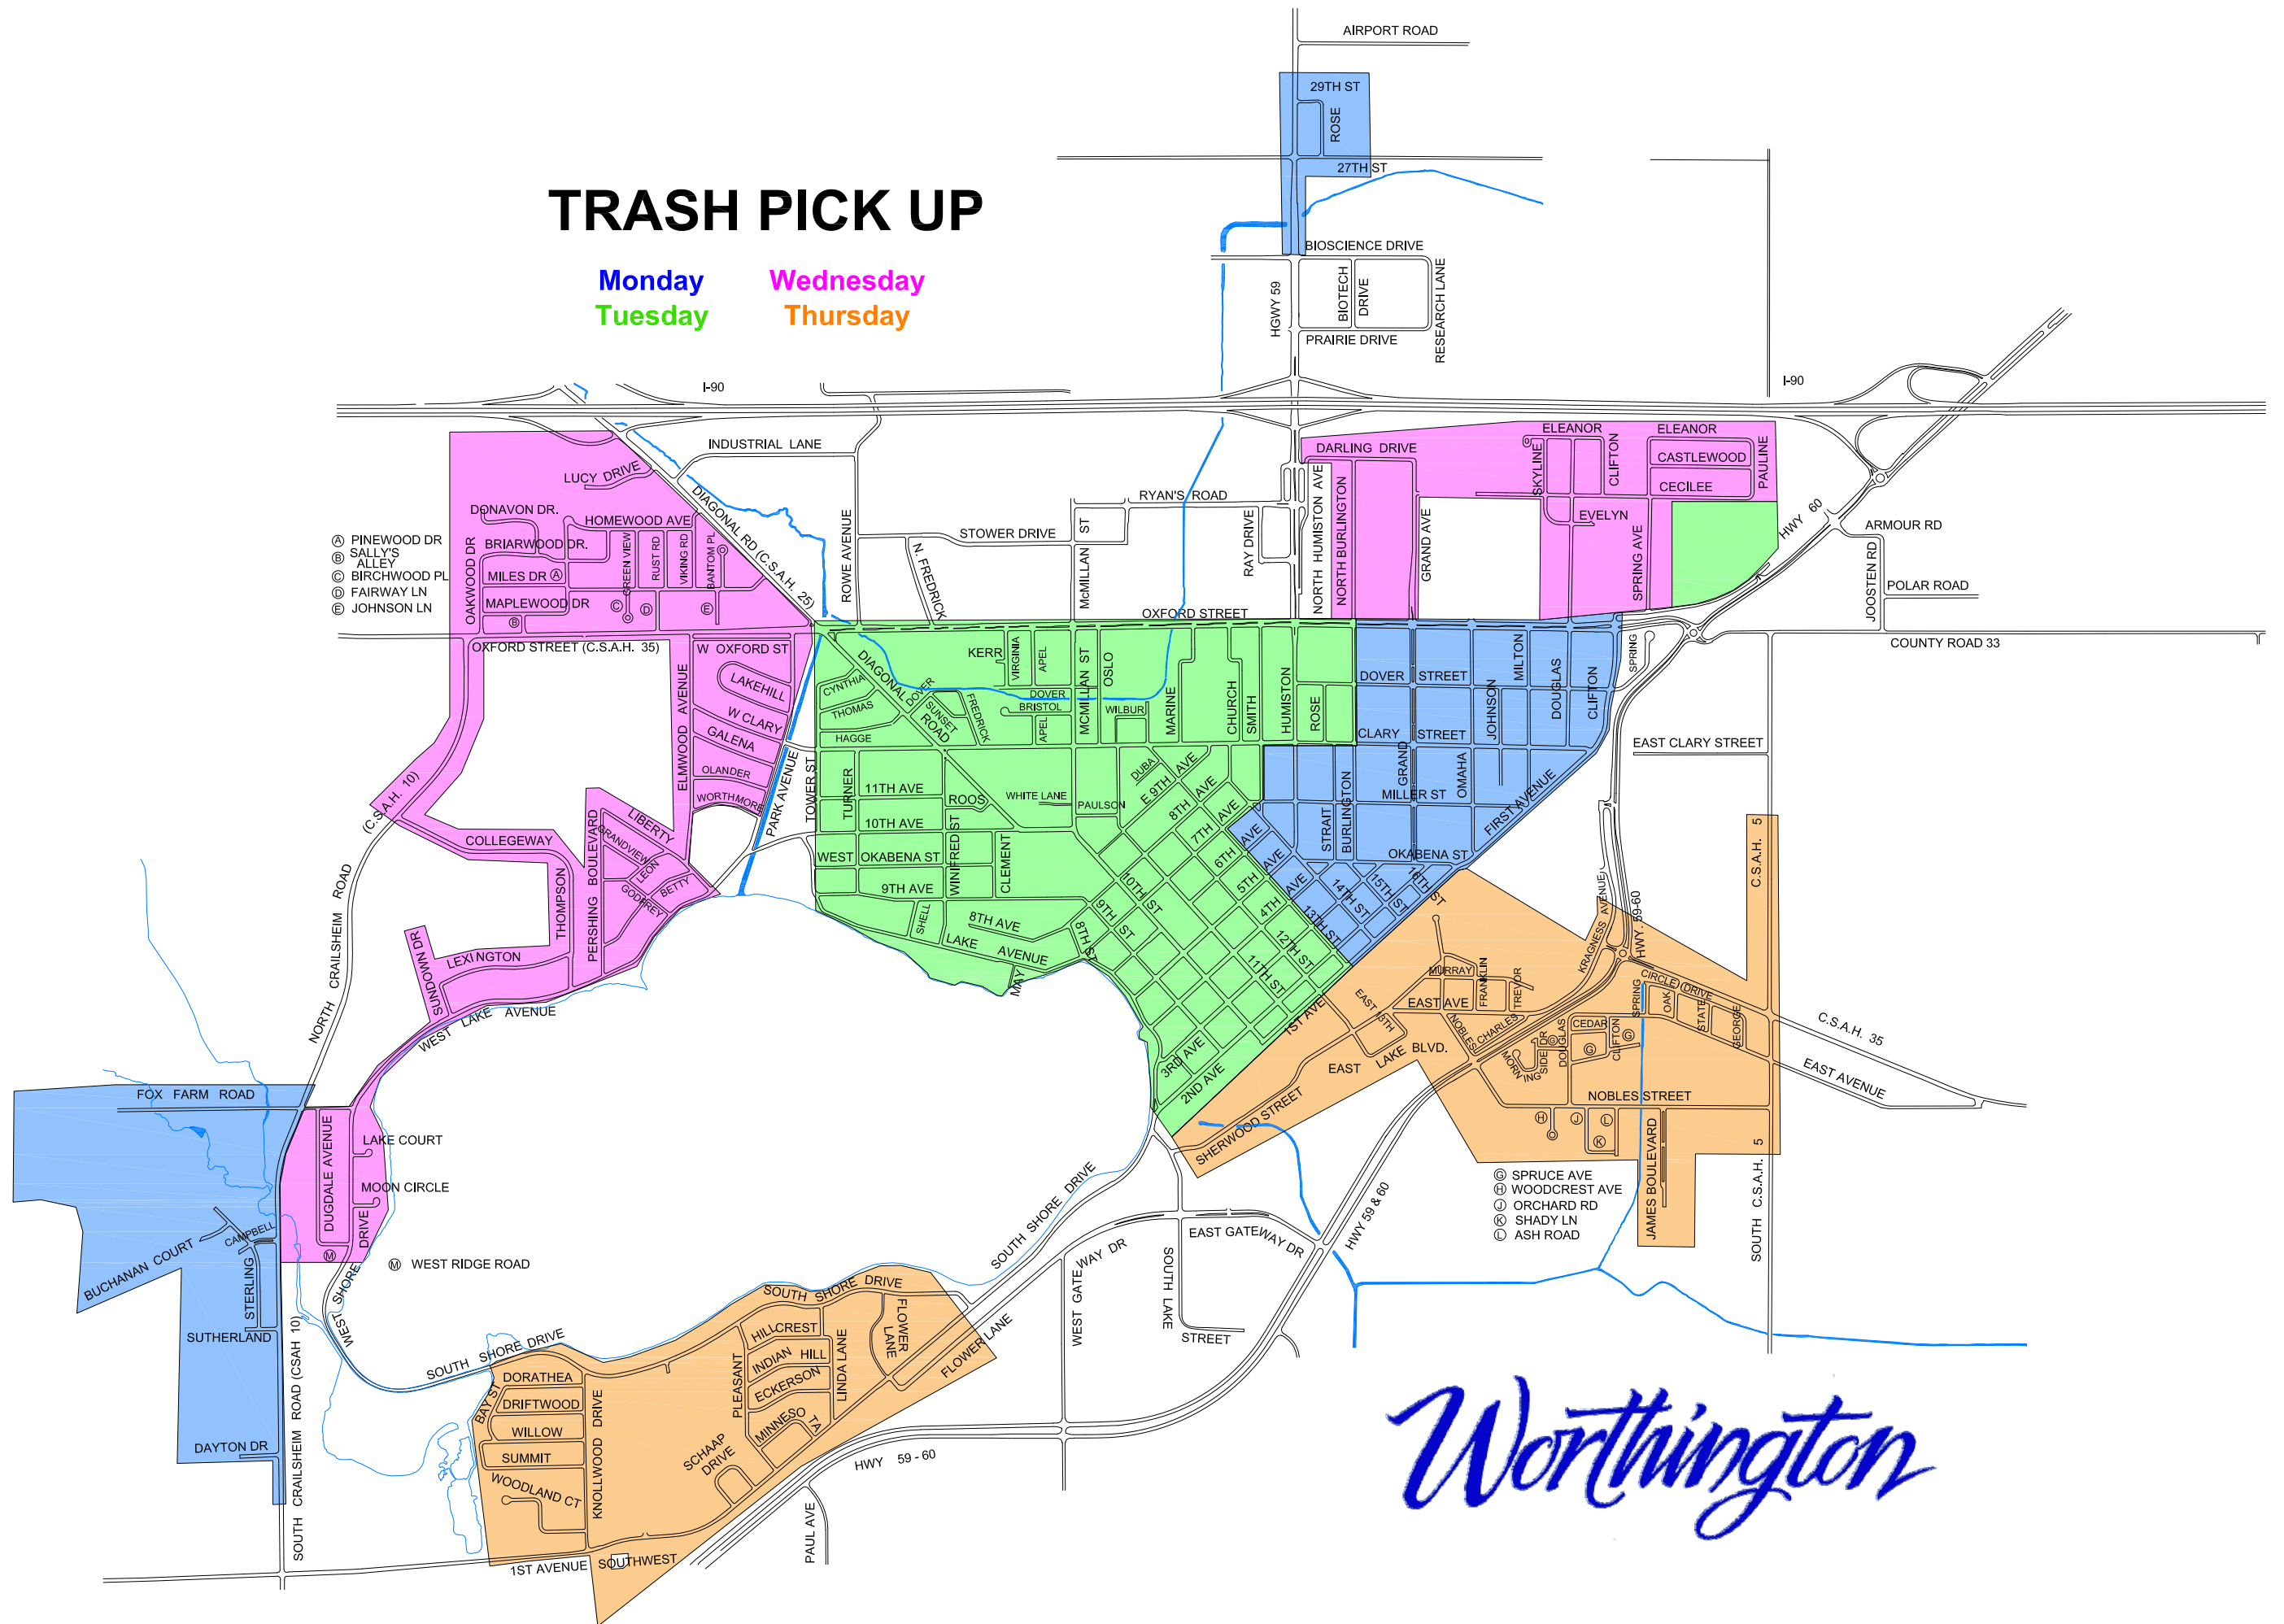

August						
Sun	Mon	Tue	Wed	Thu	Fri	Sat
				1	2	3
4	5	6	7	8	9	10
11	12	13	14	15	16	17
18	19	20	21	22	23	24
25	26	27	28	29	30	31

September						
Sun	Mon	Tue	Wed	Thu	Fri	Sat
1	2	3	4	5	6	7
8	9	10	11	12	13	14
15	16	17	18	19	20	21
22	23	24	25	26	27	28
29	30					

December						
Sun	Mon	Tue	Wed	Thu	Fri	Sat
1	2	3	4	5	6	7
8	9	10	11	12	13	14
15	16	17	18	19	20	21
22	23	24	25	26	27	28
29	30	31				

TRASH PICK UP

Monday
Tuesday
Wednesday
Thursday

- Ⓐ PINewood DR
- Ⓑ SALLY'S ALLEY
- Ⓒ BIRCHWOOD PL
- Ⓓ FAIRWAY LN
- Ⓔ JOHNSON LN